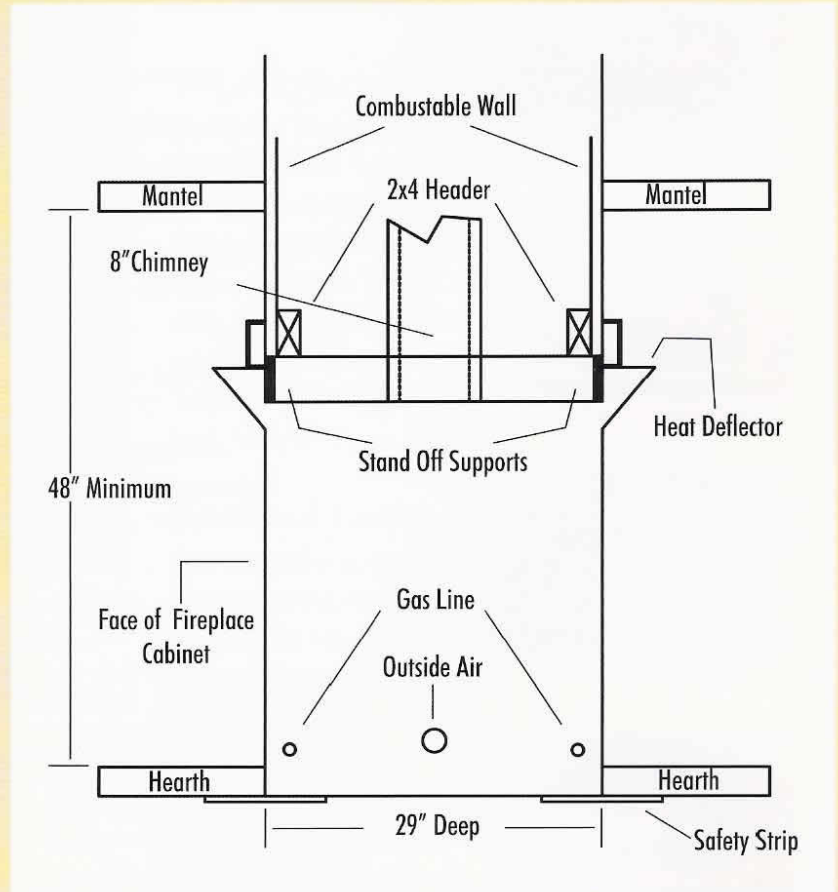

The Fuego Flame difference...

The Fuego Flame See-Through Fireplace uses only one third the wood compared to conventional fireplaces, provides up to 50,000 BTU's per hour of heat, and returns up to 250 cubic feet per minute of heat through its built-in natural convection system. There is no need for electricity. When its flue is closed up to 95 percent, little or no heat is lost up the chimney. All the heat goes into your room.

Fuego Flame Fireplaces are exempt from EPA Emission requirements.

All Fuego Flame Zero Clearance Fireplaces are tested to ANSI/UL 127 & HUD specifications, approved for use in mobile homes with Fuego Flame Fireplaces' Outside Air Kit. Our Inserts are tested and approved to UL 917 for use in all masonry fireplaces built in accordance with the Uniform Building Code.

Please contact your local building and/or fire officials about restrictions and installation inspection in your geographic area.

Fuego Flame Sales
1600 Bluff Road
Burlington, Iowa 52601
p. 1.800.445.1867
f. 319.752.5538
Email: info@fuegoflame.com
www.fuegoflame.com

A Division of Flint Cliffs Manufacturing - Burlington, IA

	ACTUAL INSERT SIZES			MINIMUM FIREPLACE OPENING		
	Width	Height	Depth	Width	Height	Depth
A	38"	24"	29"	42"	31"	29"
B	30"	24"	29"	34"	31"	29"
C	33"	20"	29"	37"	27"	29"