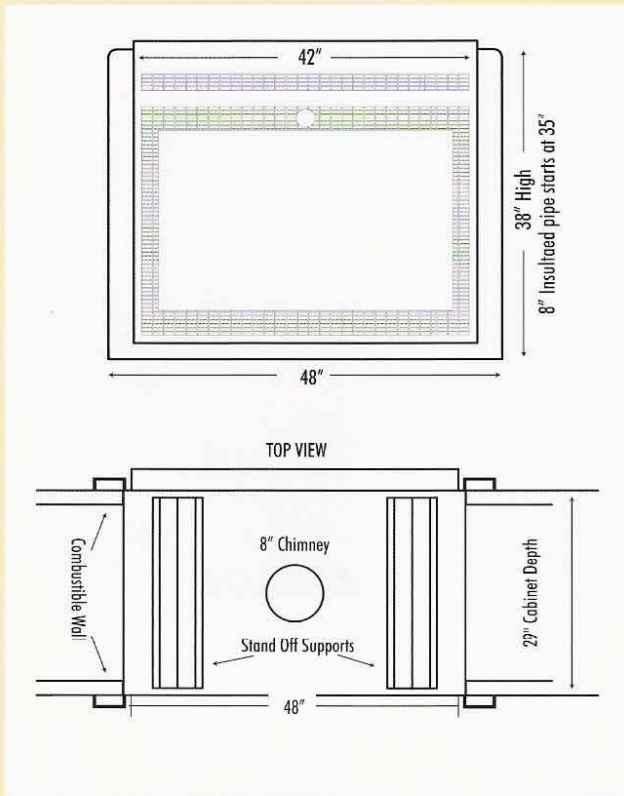

The Fuego Flame difference...

The Fuego Flame See-Through Fireplace uses only one third the wood compared to conventional fireplaces, provides up to 50,000 BTU's per hour of heat, and returns up to 250 cubic feet per minute of heat through its built-in natural convection system. There is no need for electricity. When its flue is closed up to 95 percent, little or no heat is lost up the chimney. All the heat goes into your room.

Fuego Flame Fireplaces are exempt from EPA Emission requirements.

All Fuego Flame Zero Clearance Fireplaces are tested to ANSI/UL 127 & HUD specifications, approved for use in mobile homes with Fuego Flame Fireplaces' Outside Air Kit. Our Inserts are tested and approved to UL 917 for use in all masonry fireplaces built in accordance with the Uniform Building Code.

Please contact your local building and/or fire officials about restrictions and installation inspection in your geographic area.

Fuego Flame Sales
1600 Bluff Road
Burlington, Iowa 52601
p. 1.800.445.1867
f. 319.752.5538
Email: info@fuegoflame.com
www.fuegoflame.com

A Division of Flint Cliffs Manufacturing - Burlington, IA

	ACTUAL INSERT SIZES			MINIMUM FIREPLACE OPENING		
	Width	Height	Depth	Width	Height	Depth
A	38"	24"	29"	42"	31"	29"
B	30"	24"	29"	34"	31"	29"
C	33"	20"	29"	37"	27"	29"