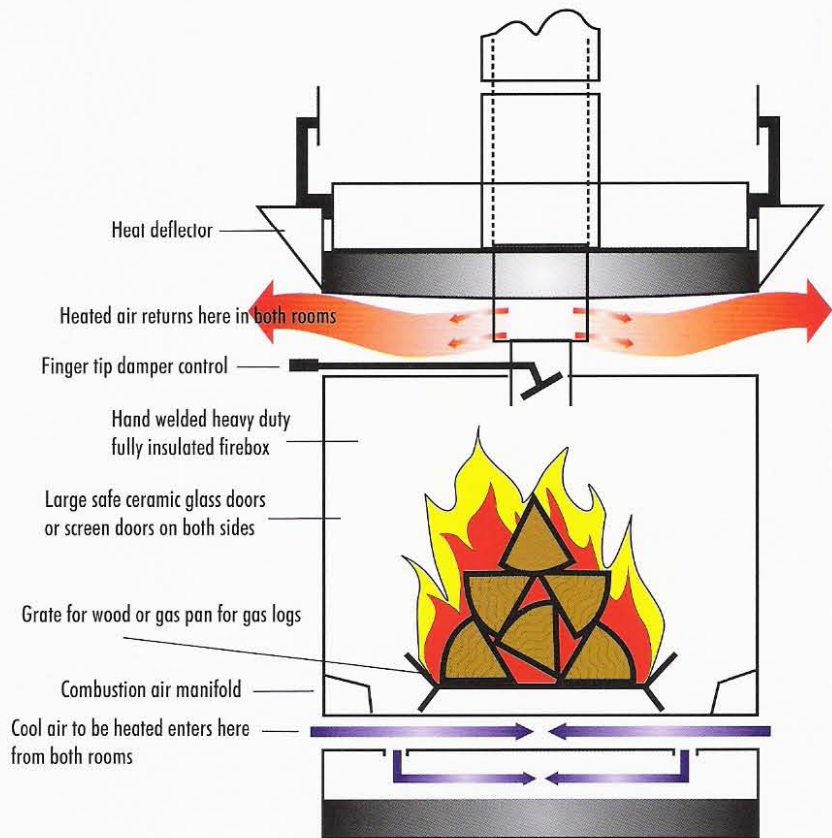

### *Zero Clearance*

A true zero clearance unit, the Fuego Zero Clearance Fireplace can be installed within a wall or placed on any floor. The fireplaces are surrounded by a convection chamber as well as a fully insulated firebox to keep the outer wall cool, with spacers surrounding the cabinet allowing them to be installed in close proximity to the fireplace framing.

*“You will love your Fuego Flame See-Through Fireplace because of its tremendous heat output and large viewing area...one of the largest in the market, a full 32” wide. ”*

*For additional styling...*

The decorative gold accents are 24 karat gold plated to withstand the high heat output.

GOLD FRAME UNIT WITH GOLD DOORS

TYPE:	Dual Fuel - Wood or Gas Burning
STYLE:	Zero Clearance See-Through
FRAMING DIMENSION:	48" Wide x 38" High x 29" Deep
CERAMIC GLASS DOORS:	PER DOOR SIZE: 16" Wide x 19" High
INCLUDED:	Grate for wood or Gas Pan for gas logs Removable Temperature gauge
OPTIONAL:	Outside Air Kit Multiple Decorative 24 Karat Gold Plated Trim
FLUE SIZE:	8" (Requires Class A all fuel pipe)
WARRANTY:	20 Years
SHIPPING WEIGHT:	500 lbs.